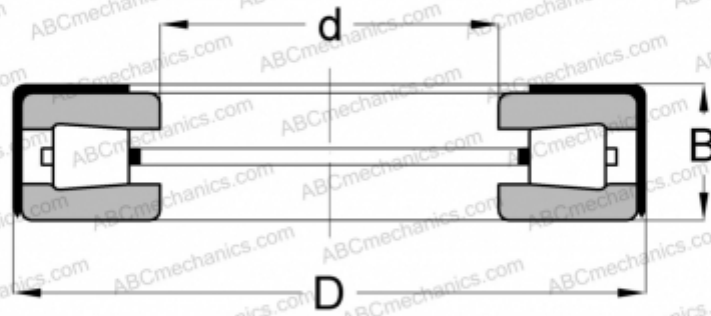

## T94(W) TYPE A TIMKEN

TYPE: Roller bearings, Tapered, Thrust, Type TTSP, with external holder

### Technical specification

#### DIMENSIONS, MM

d	24,054
D	48,021
B	15,088

**WEIGHT, KG** 0,110

**MANUFACTURER** [TIMKEN](#)