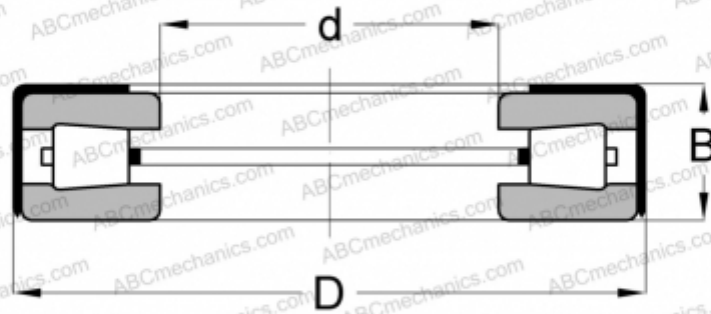

T95(W) TYPE A TIMKEN

TYPE: Roller bearings, Tapered, Thrust, Type TTSP, with external holder

Technical specification

DIMENSIONS, MM

d	24,130
D	50,800
B	15,875

WEIGHT, KG 0,130

MANUFACTURER [TIMKEN](#)