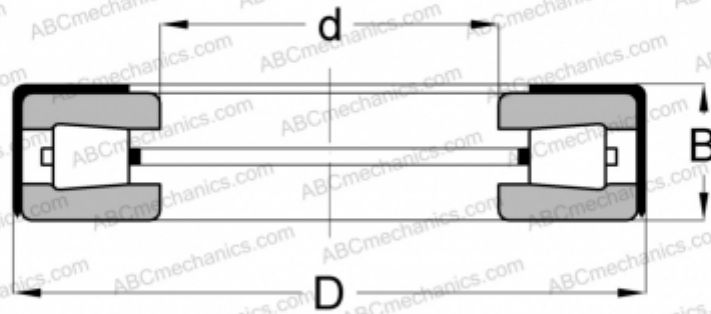

T101(W) TYPE A TIMKEN

TYPE: Roller bearings, Tapered, Thrust, Type TTSP, with external holder

Technical specification

DIMENSIONS, MM

d	25,654
D	50,800
B	15,875

WEIGHT, KG 0,130

MANUFACTURER [TIMKEN](#)