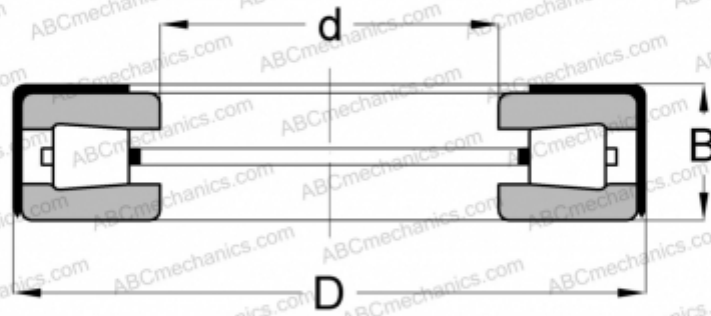

## T107(W) TYPE A TIMKEN

TYPE: Roller bearings, Tapered, Thrust, Type TTSP, with external holder

### Technical specification

#### DIMENSIONS, MM

d	27,299
D	50,800
B	15,875

**WEIGHT, KG** 0,120

**MANUFACTURER** [TIMKEN](#)