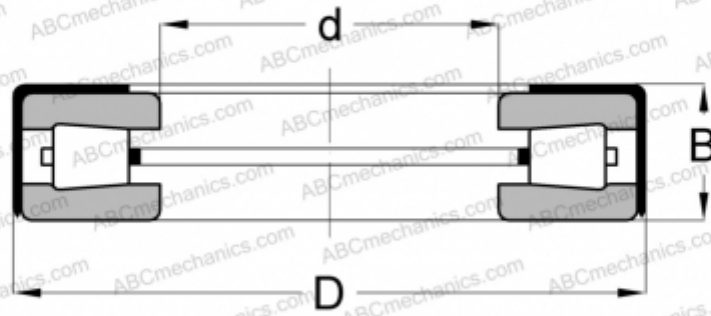

## T113(W) TYPE A TIMKEN

TYPE: Roller bearings, Tapered, Thrust, Type TTSP, with external holder

### Technical specification

#### DIMENSIONS, MM

d	28,829
D	55,562
B	15,875

**WEIGHT, KG** 0,150

**MANUFACTURER** [TIMKEN](#)