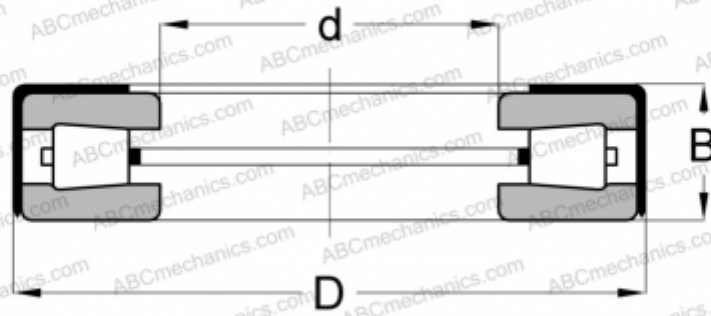

T119(W) TYPE A TIMKEN

TYPE: Roller bearings, Tapered, Thrust, Type TTSP, with external holder

Technical specification

DIMENSIONS, MM

d	30,416
D	55,562
B	15,875

WEIGHT, KG 0,150

MANUFACTURER [TIMKEN](#)