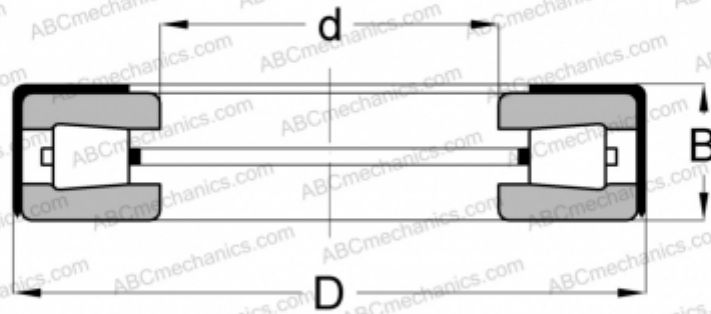

T126(W) TYPE A TIMKEN

TYPE: Roller bearings, Tapered, Thrust, Type TTSP, with external holder

Technical specification

DIMENSIONS, MM

d	32,004
D	55,562
B	15,875

WEIGHT, KG 0,140

MANUFACTURER [TIMKEN](#)