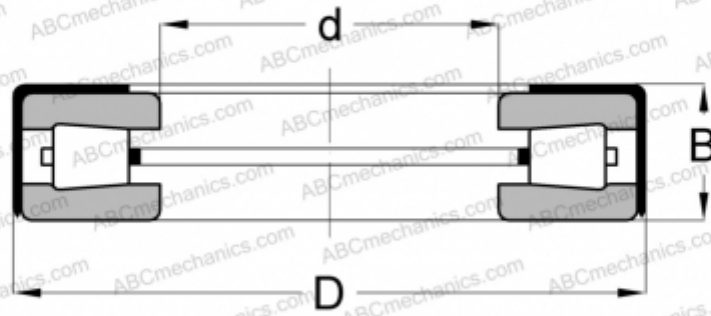

T139(W) TYPE A TIMKEN

TYPE: Roller bearings, Tapered, Thrust, Type TTSP, with external holder

Technical specification

DIMENSIONS, MM

d	35,179
D	58,738
B	15,875

WEIGHT, KG 0,150

MANUFACTURER [TIMKEN](#)