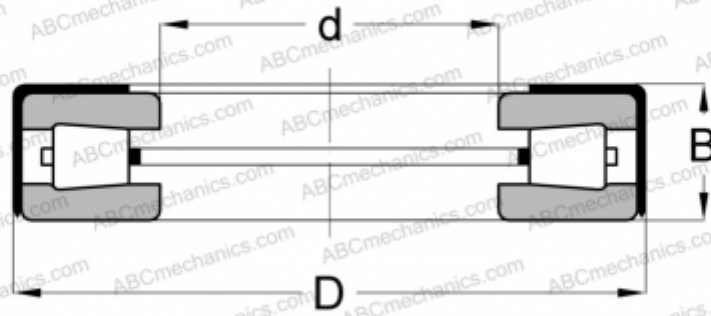

T149(W) TYPE A TIMKEN

TYPE: Roller bearings, Tapered, Thrust, Type TTSP, with external holder

Technical specification

DIMENSIONS, MM

d	38,303
D	65,883
B	19,431

WEIGHT, KG 0,240

MANUFACTURER [TIMKEN](#)