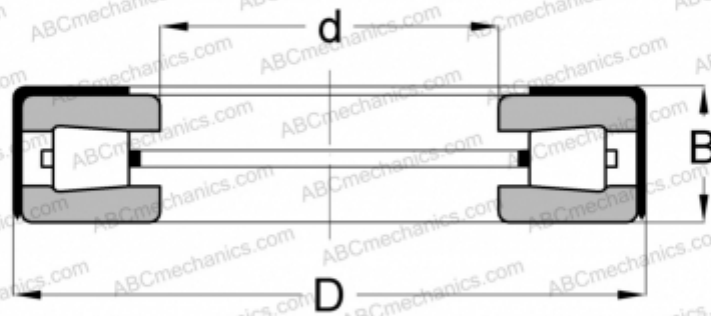

T158 TYPE A TIMKEN

TYPE: Roller bearings, Tapered, Thrust, Type TTSP, with external holder

Technical specification

DIMENSIONS, MM

d	40,234
D	65,883
B	19,431

WEIGHT, KG 0,230

MANUFACTURER [TIMKEN](#)