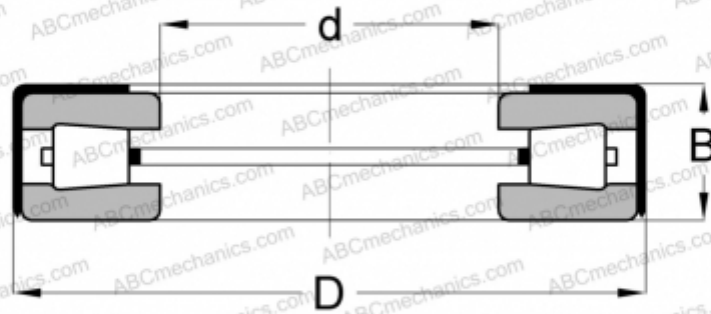

T199(W) TYPE A TIMKEN

TYPE: Roller bearings, Tapered, Thrust, Type TTSP, with external holder

Technical specification

DIMENSIONS, MM

d	51,054
D	74,612
B	15,875

WEIGHT, KG 0,200

MANUFACTURER [TIMKEN](#)