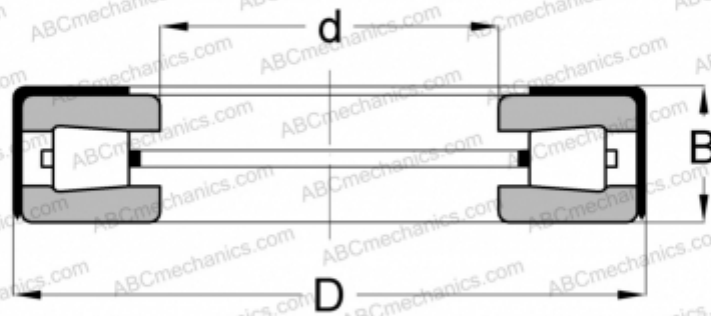

## T309(W) TYPE A TIMKEN

TYPE: Roller bearings, Tapered, Thrust, Type TTSP, with external holder

### Technical specification

#### DIMENSIONS, MM

d	78,583
D	102,395
B	15,875

**WEIGHT, KG** 0,290

**MANUFACTURER** [TIMKEN](#)