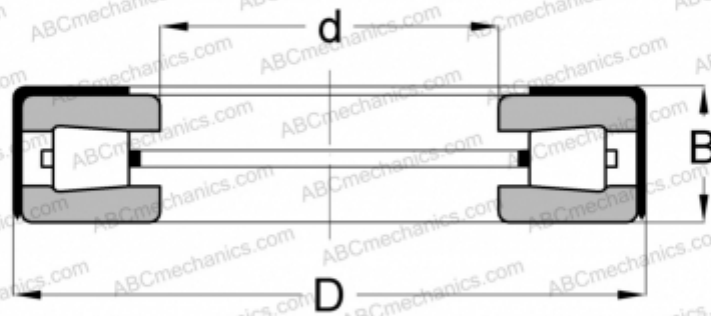

T387(W) TYPE A TIMKEN

TYPE: Roller bearings, Tapered, Thrust, Type TTSP, with external holder

Technical specification

DIMENSIONS, MM

d	96,425
D	127,000
B	17,463

WEIGHT, KG 0,500

MANUFACTURER [TIMKEN](#)