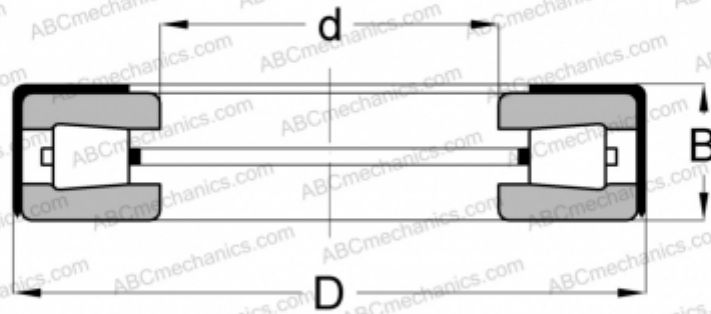

T581 TYPE A TIMKEN

TYPE: Roller bearings, Tapered, Thrust, Type TTSP, with external holder

Technical specification

DIMENSIONS, MM

d	147,638
D	177,800
B	17,463

WEIGHT, KG 0,890

MANUFACTURER [TIMKEN](#)