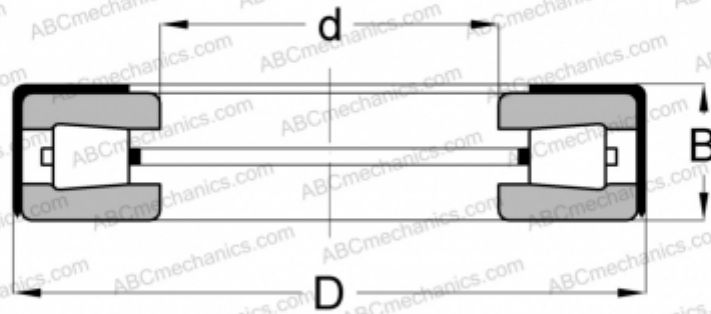

T1760 (SPECIAL) TIMKEN

TYPE: Roller bearings, Tapered, Thrust, Type TTSP, with external holder

Technical specification

DIMENSIONS, MM

d	44,623
D	76,200
B	10,922

WEIGHT, KG 0,180

MANUFACTURER [TIMKEN](#)