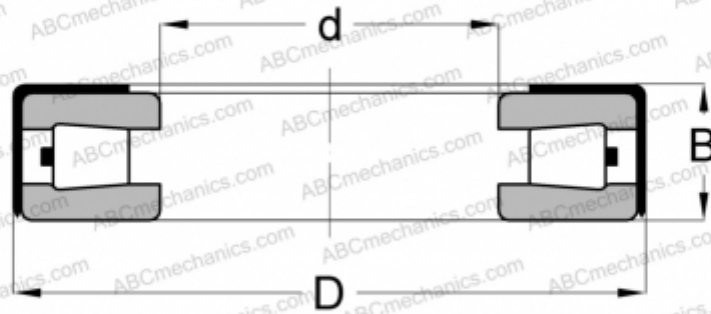

## T138(W) TYPE A TIMKEN

TYPE: Roller bearings, Tapered, Thrust, Full complement, with external holder

### Technical specification

#### DIMENSIONS, MM

d	35,179
D	66,675
B	19,446

**WEIGHT, KG** 0,300

**MANUFACTURER** [TIMKEN](#)