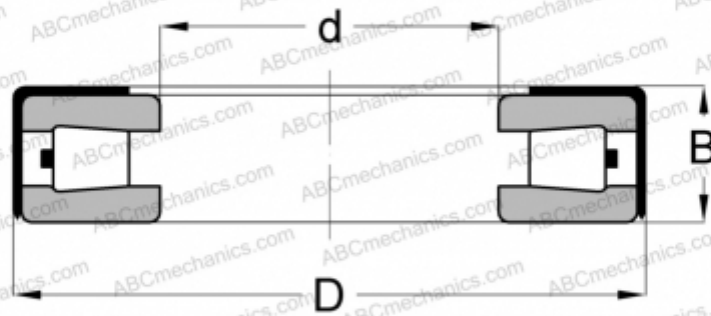

T138XS SPECIAL TIMKEN

TYPE: Roller bearings, Tapered, Thrust, Full complement, with external holder

Technical specification

DIMENSIONS, MM

d	35,179
D	66,675
B	19,446

MANUFACTURER

[TIMKEN](#)