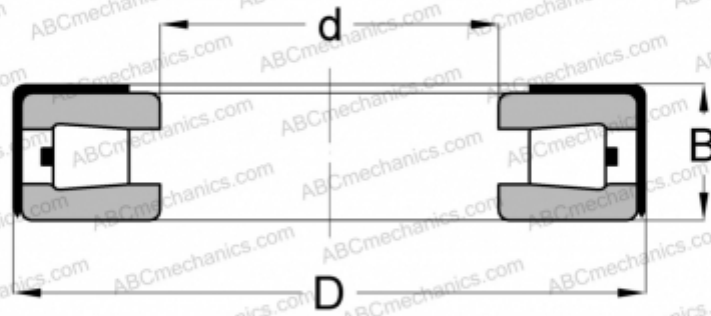

## T151(W) TYPE A TIMKEN

TYPE: Roller bearings, Tapered, Thrust, Full complement, with external holder

### Technical specification

#### DIMENSIONS, MM

d	38,354
D	72,619
B	21,433

**WEIGHT, KG** 0,370

**MANUFACTURER** [TIMKEN](#)