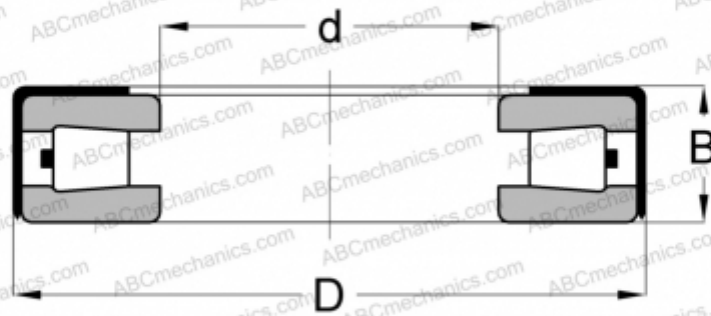

T157(W) TYPE A TIMKEN

TYPE: Roller bearings, Tapered, Thrust, Full complement, with external holder

Technical specification

DIMENSIONS, MM

d	39,954
D	72,619
B	21,433

WEIGHT, KG 0,370

MANUFACTURER [TIMKEN](#)