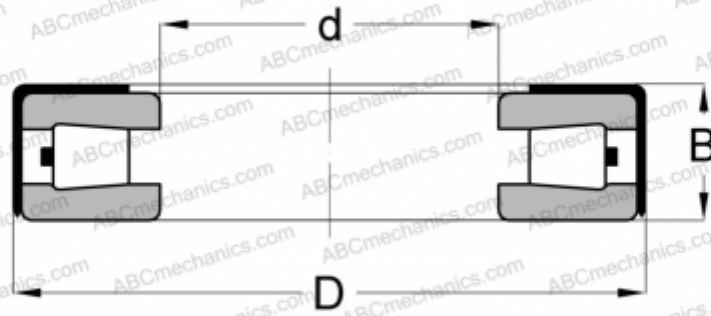

T163X(W) TYPE A TIMKEN

TYPE: Roller bearings, Tapered, Thrust, Full complement, with external holder

Technical specification

DIMENSIONS, MM

d	41,529
D	72,619
B	21,433

WEIGHT, KG 0,350

MANUFACTURER [TIMKEN](#)