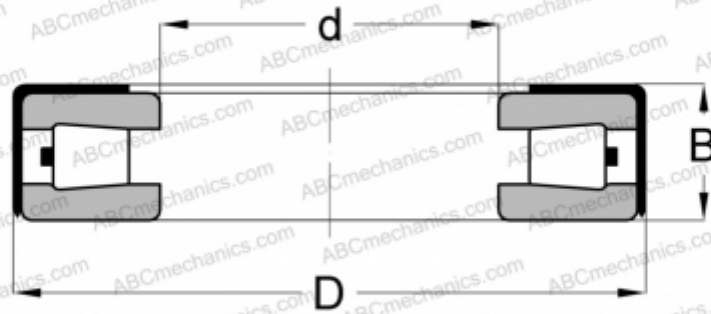

T177XA SPECIAL TIMKEN

TYPE: Roller bearings, Tapered, Thrust, Full complement, with external holder

Technical specification

DIMENSIONS, MM

d	45,000
D	73,127
B	20,000

MANUFACTURER

[TIMKEN](#)