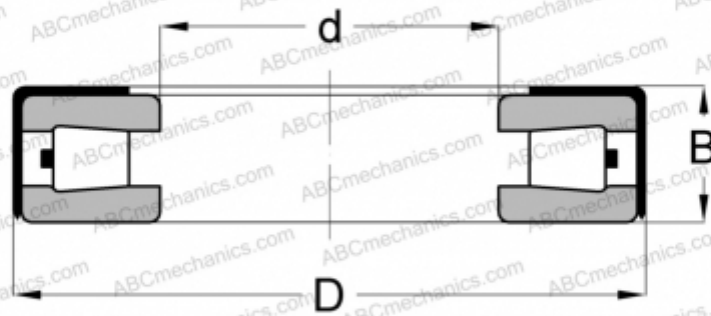

## T188(W) TYPE A TIMKEN

TYPE: Roller bearings, Tapered, Thrust, Full complement, with external holder

### Technical specification

#### DIMENSIONS, MM

d	47,879
D	82,956
B	23,812

**WEIGHT, KG** 0,520

**MANUFACTURER** [TIMKEN](#)