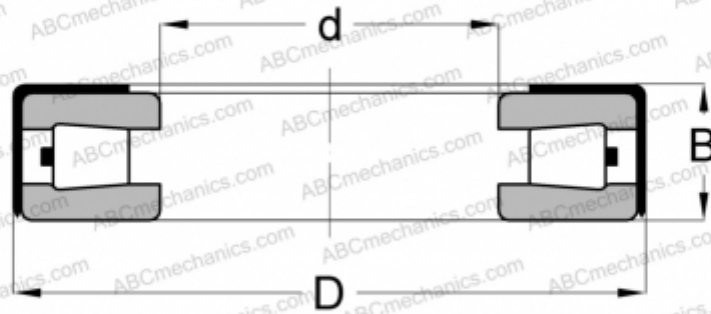

T201(W) TYPE B TIMKEN

TYPE: Roller bearings, Tapered, Thrust, Full complement, with external holder

Technical specification

DIMENSIONS, MM

d	51,054
D	93,269
B	26,187

WEIGHT, KG 0,770

MANUFACTURER [TIMKEN](#)