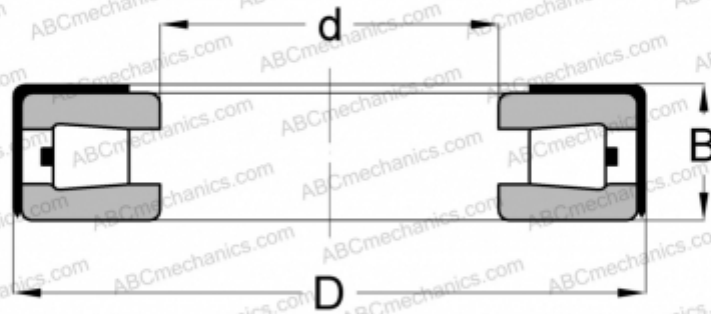

T208(W) TYPE A TIMKEN

TYPE: Roller bearings, Tapered, Thrust, Full complement, with external holder

Technical specification

DIMENSIONS, MM

d	52,629
D	93,269
B	26,975

WEIGHT, KG 0,790

MANUFACTURER [TIMKEN](#)