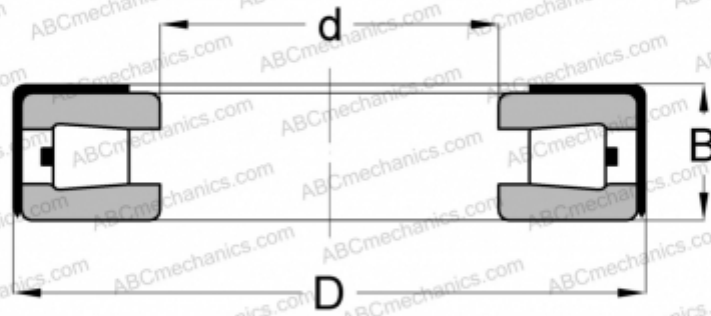

## T209(W) TYPE B TIMKEN

TYPE: Roller bearings, Tapered, Thrust, Full complement, with external holder

### Technical specification

#### DIMENSIONS, MM

d	52,629
D	93,269
B	26,187

**WEIGHT, KG** 0,750

**MANUFACTURER** [TIMKEN](#)