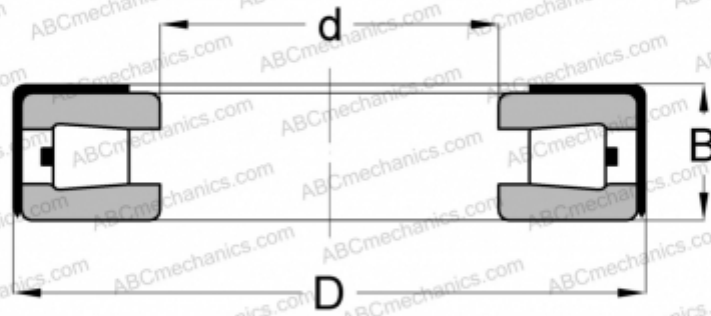

T251(W) TYPE A TIMKEN

TYPE: Roller bearings, Tapered, Thrust, Full complement, with external holder

Technical specification

DIMENSIONS, MM

d	63,754
D	111,125
B	26,988

WEIGHT, KG 1,070

MANUFACTURER [TIMKEN](#)