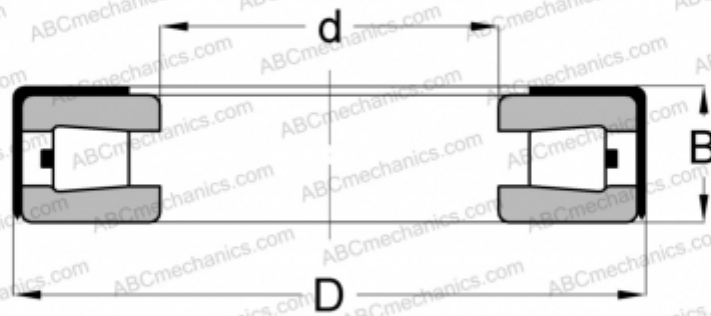

## T252(W) TYPE B TIMKEN

TYPE: Roller bearings, Tapered, Thrust, Full complement, with external holder

### Technical specification

#### DIMENSIONS, MM

d	63,754
D	111,125
B	25,796

**WEIGHT, KG** 1,070

**MANUFACTURER** [TIMKEN](#)