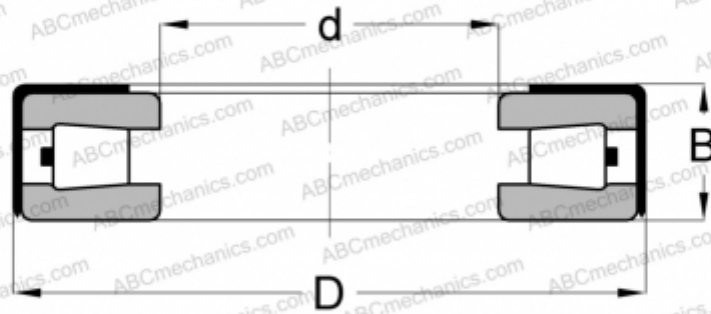

T301(W) TYPE B TIMKEN

TYPE: Roller bearings, Tapered, Thrust, Full complement, with external holder

Technical specification

DIMENSIONS, MM

d	76,454
D	133,350
B	33,338

WEIGHT, KG 1,870

MANUFACTURER [TIMKEN](#)