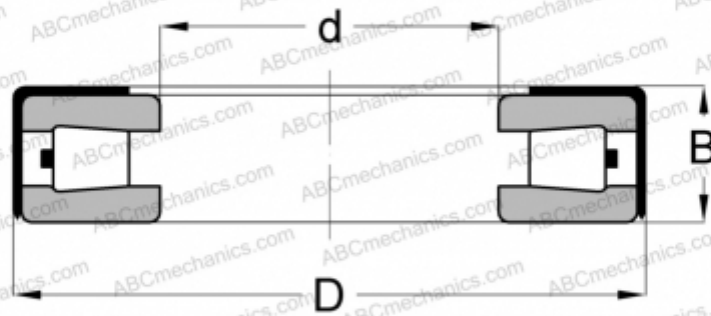

T600(W) TYPE A TIMKEN

TYPE: Roller bearings, Tapered, Thrust, Full complement, with external holder

Technical specification

DIMENSIONS, MM

d	152,400
D	241,300
B	76,200

WEIGHT, KG 14,100

MANUFACTURER [TIMKEN](#)