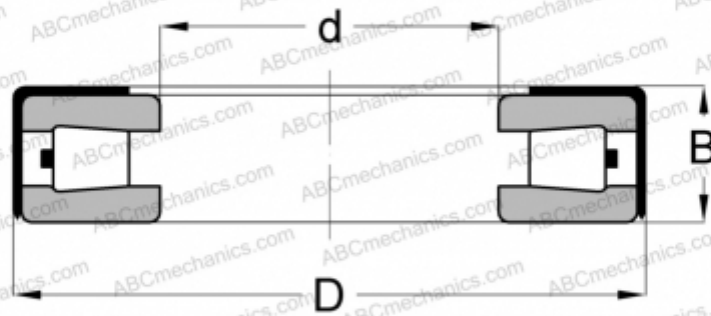

T1260(W) TYPE A TIMKEN

TYPE: Roller bearings, Tapered, Thrust, Full complement, with external holder

Technical specification

DIMENSIONS, MM

d	32,004
D	55,562
B	15,875

WEIGHT, KG 0,170

MANUFACTURER [TIMKEN](#)