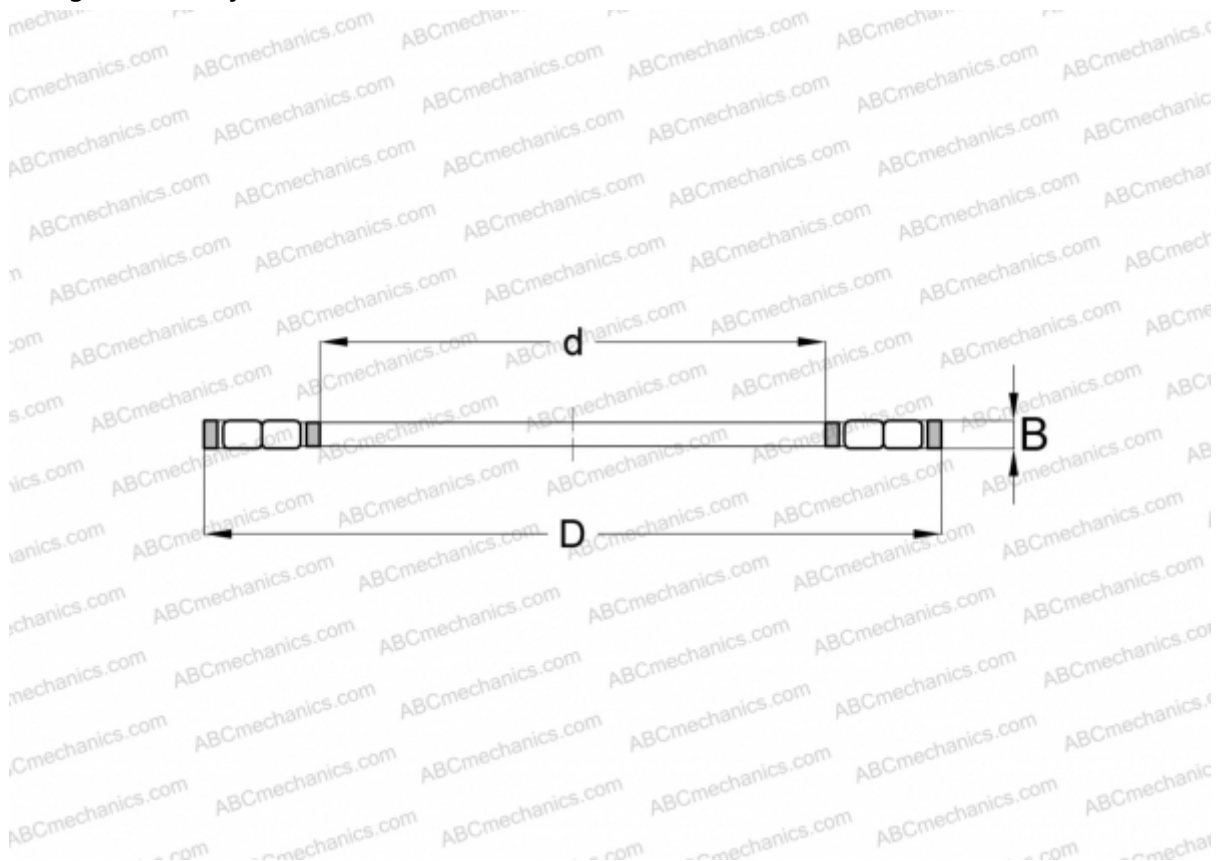

## K89307 TV INA

Cylindrical roller thrust bearings

TYPE: Roller bearings, Thrust roller bearing, Cylindrical, Single direction, double row, thrust cylindrical roller and cage assembly

### Technical specification

#### DIMENSIONS, MM

d	35,000
D	68,000
B	6,000

**WEIGHT, KG** 0,340

**MANUFACTURER** [INA](#)

#### REPLACES

K89307 TN