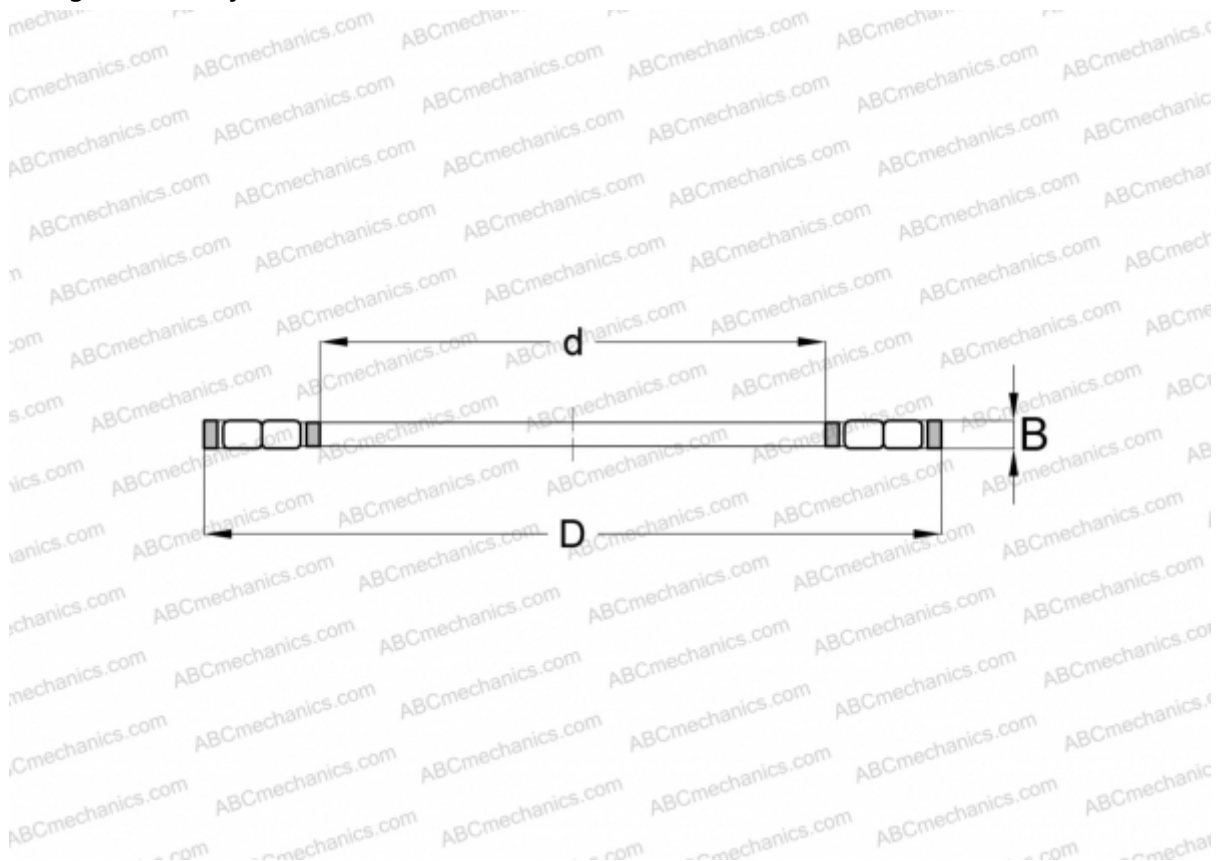

## K89309 TV INA

Cylindrical roller thrust bearings

TYPE: Roller bearings, Thrust roller bearing, Cylindrical, Single direction, double row, thrust cylindrical roller and cage assembly

### Technical specification

#### DIMENSIONS, MM

d	45,000
D	85,000
B	7,500

**WEIGHT, KG** 0,615

**MANUFACTURER** [INA](#)

#### REPLACES

K89309 TN