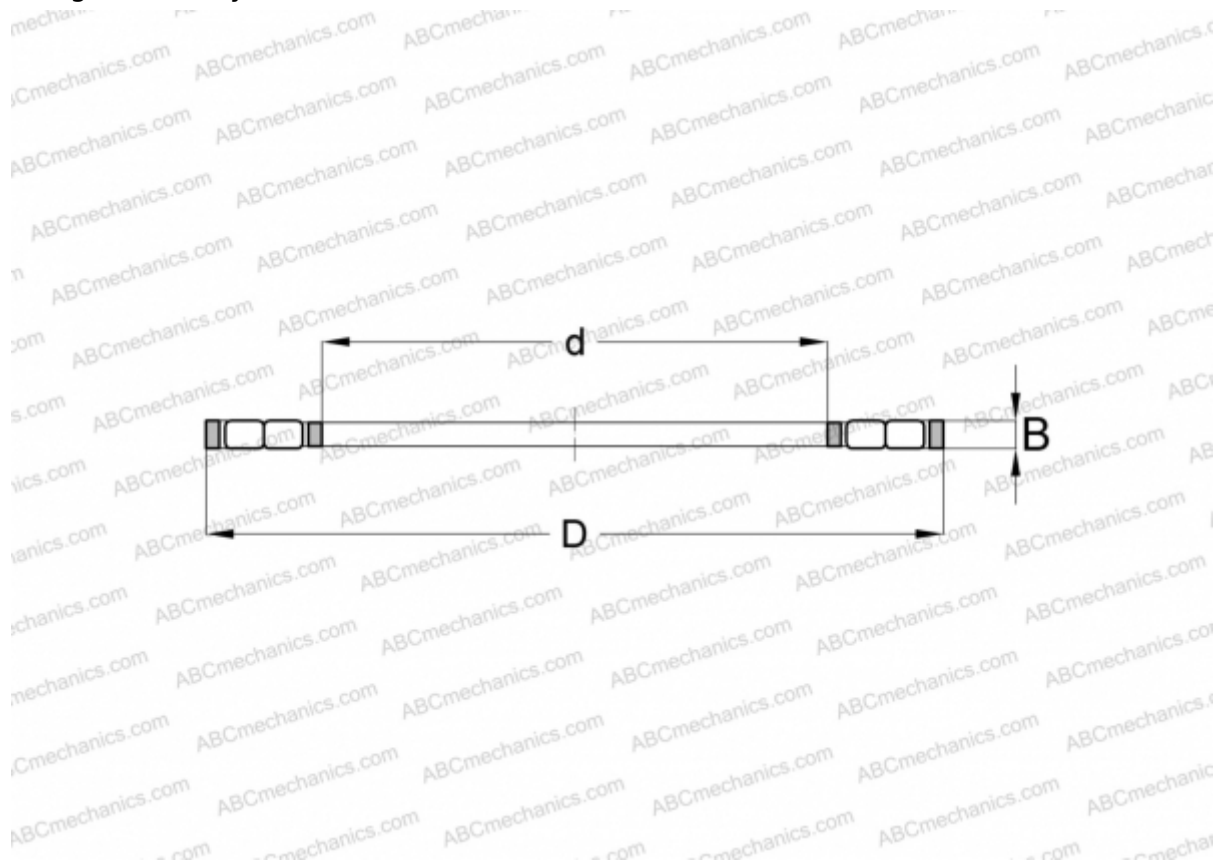

## K89409 TV INA

Cylindrical roller thrust bearings

TYPE: Roller bearings, Thrust roller bearing, Cylindrical, Single direction, double row, thrust cylindrical roller and cage assembly

### Technical specification

#### DIMENSIONS, MM

d	45,000
D	100,000
B	11,000

**WEIGHT, KG** 0,262

**MANUFACTURER** [INA](#)

#### REPLACES

K89409 TN