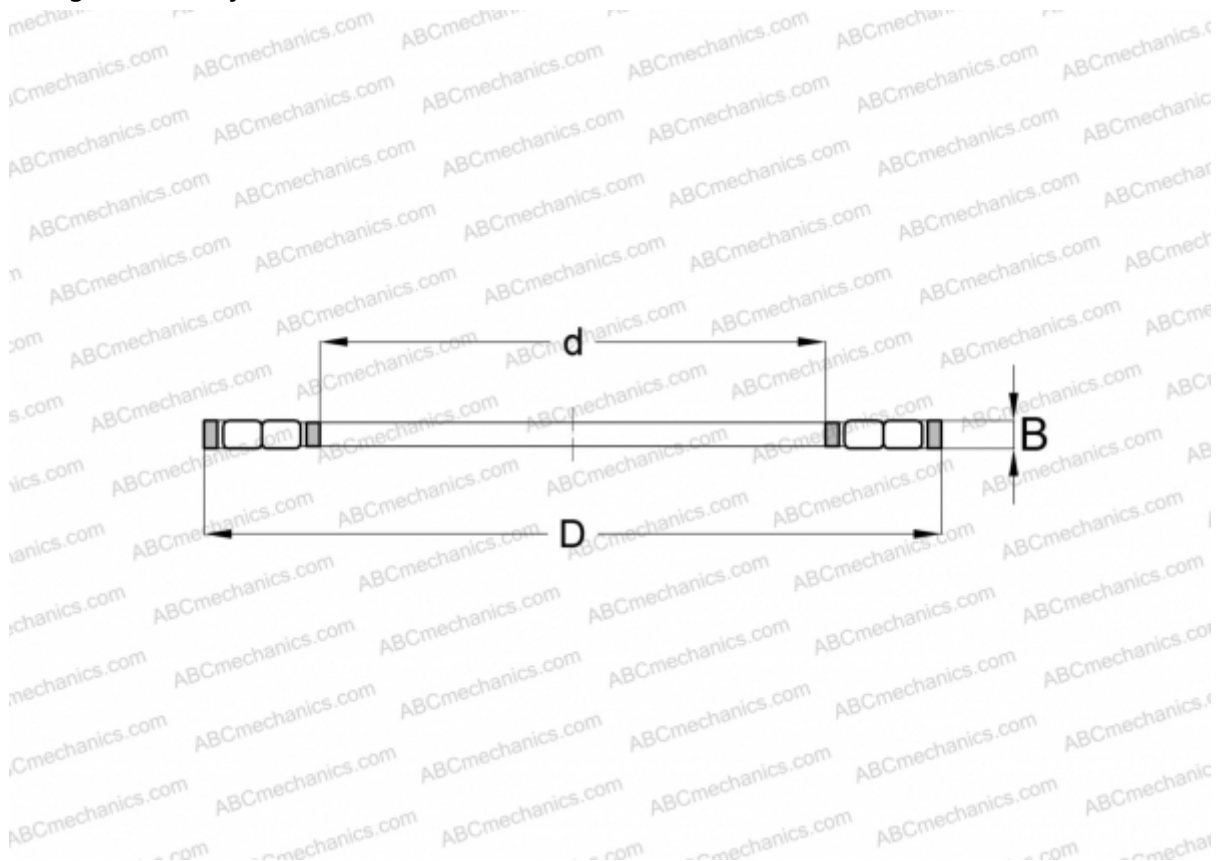

## K89313 TV INA

Cylindrical roller thrust bearings

TYPE: Roller bearings, Thrust roller bearing, Cylindrical, Single direction, double row, thrust cylindrical roller and cage assembly

### Technical specification

#### DIMENSIONS, MM

d	65,000
D	115,000
B	9,000

**WEIGHT, KG** 1,330

**MANUFACTURER** [INA](#)