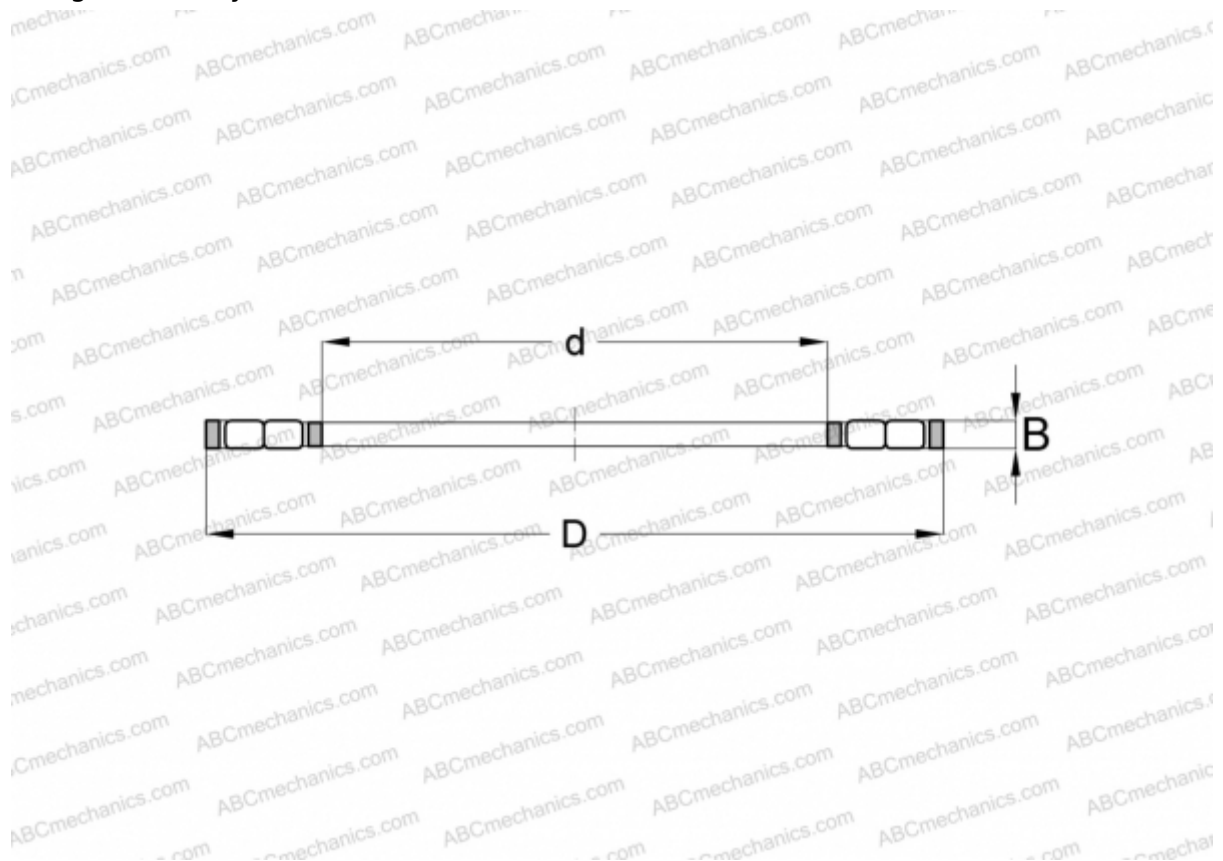

## K89413 TV INA

Cylindrical roller thrust bearings

TYPE: Roller bearings, Thrust roller bearing, Cylindrical, Single direction, double row, thrust cylindrical roller and cage assembly

### Technical specification

#### DIMENSIONS, MM

d	65,000
D	140,000
B	15,000

**WEIGHT, KG** 0,720

**MANUFACTURER** [INA](#)

#### REPLACES

K89413 TN