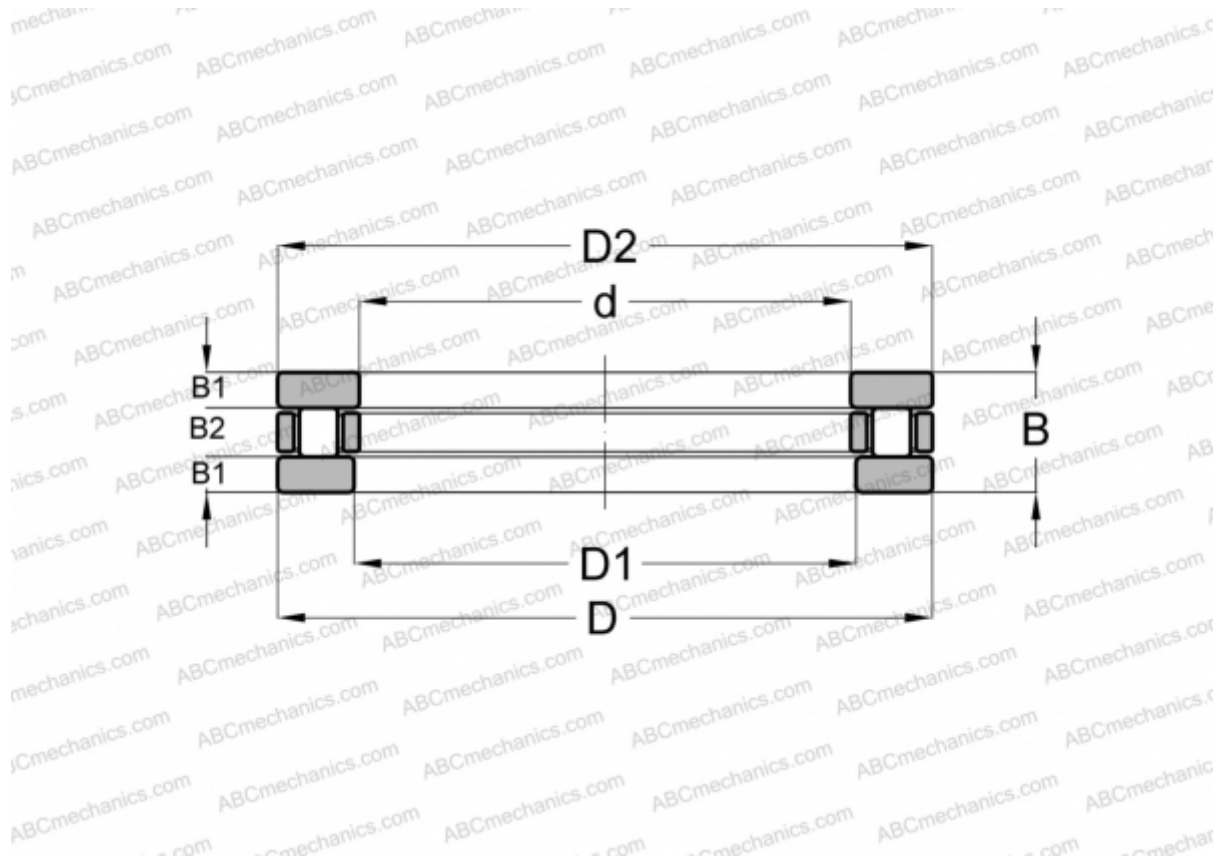

## T-604 ABC

Cylindrical roller thrust bearings

TYPE: Roller bearings, Thrust roller bearing, Cylindrical, Single direction, separable, cylindrical rollers, inch sizes

### Technical specification

#### DIMENSIONS, MM

d	30,163
D	57,150
D1	31,001
D2	55,999
B	20,638

**WEIGHT, KG** 0,272

**MANUFACTURER** [ABC](#)