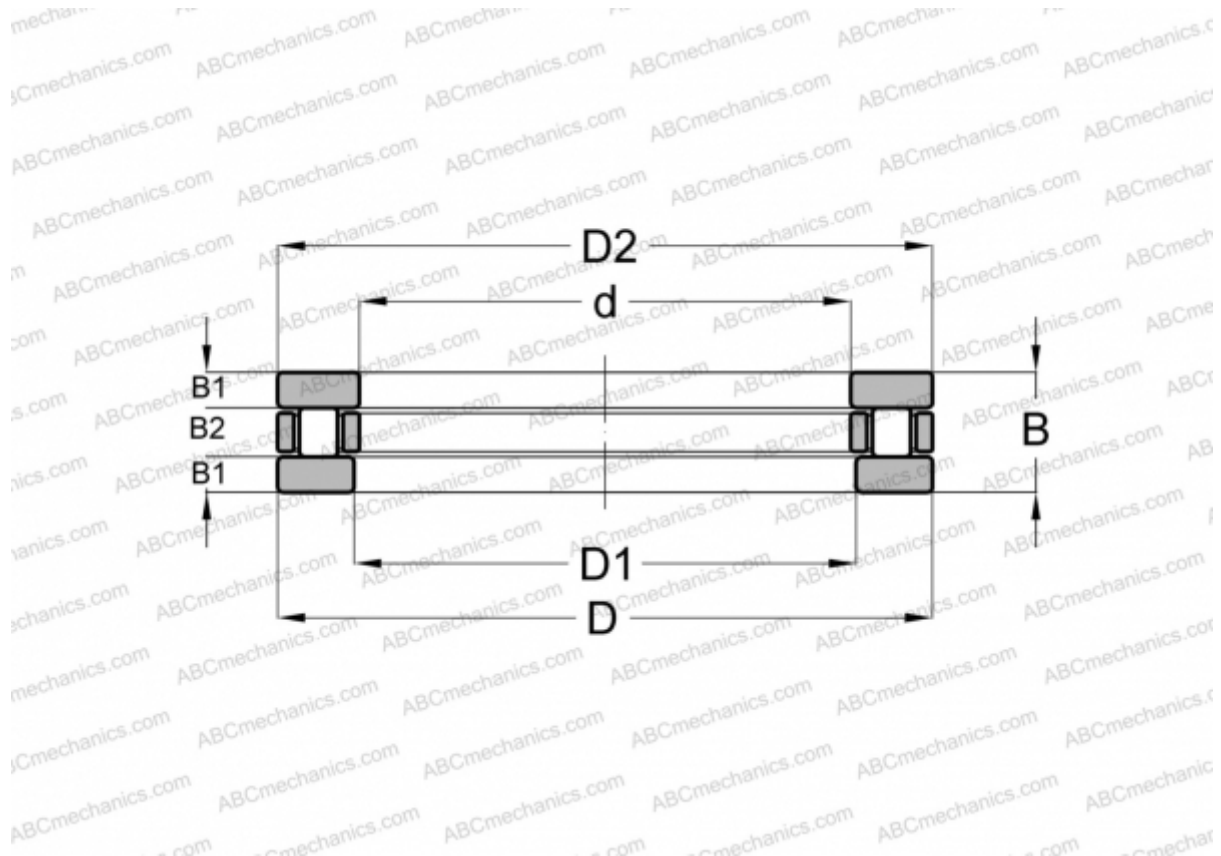

## T-615 ABC

Cylindrical roller thrust bearings

TYPE: Roller bearings, Thrust roller bearing, Cylindrical, Single direction, separable, cylindrical rollers, inch sizes

### Technical specification

#### DIMENSIONS, MM

d	47,625
D	88,900
D1	49,700
D2	87,000
B	25,400

**WEIGHT, KG** 0,771

**MANUFACTURER** [ABC](#)