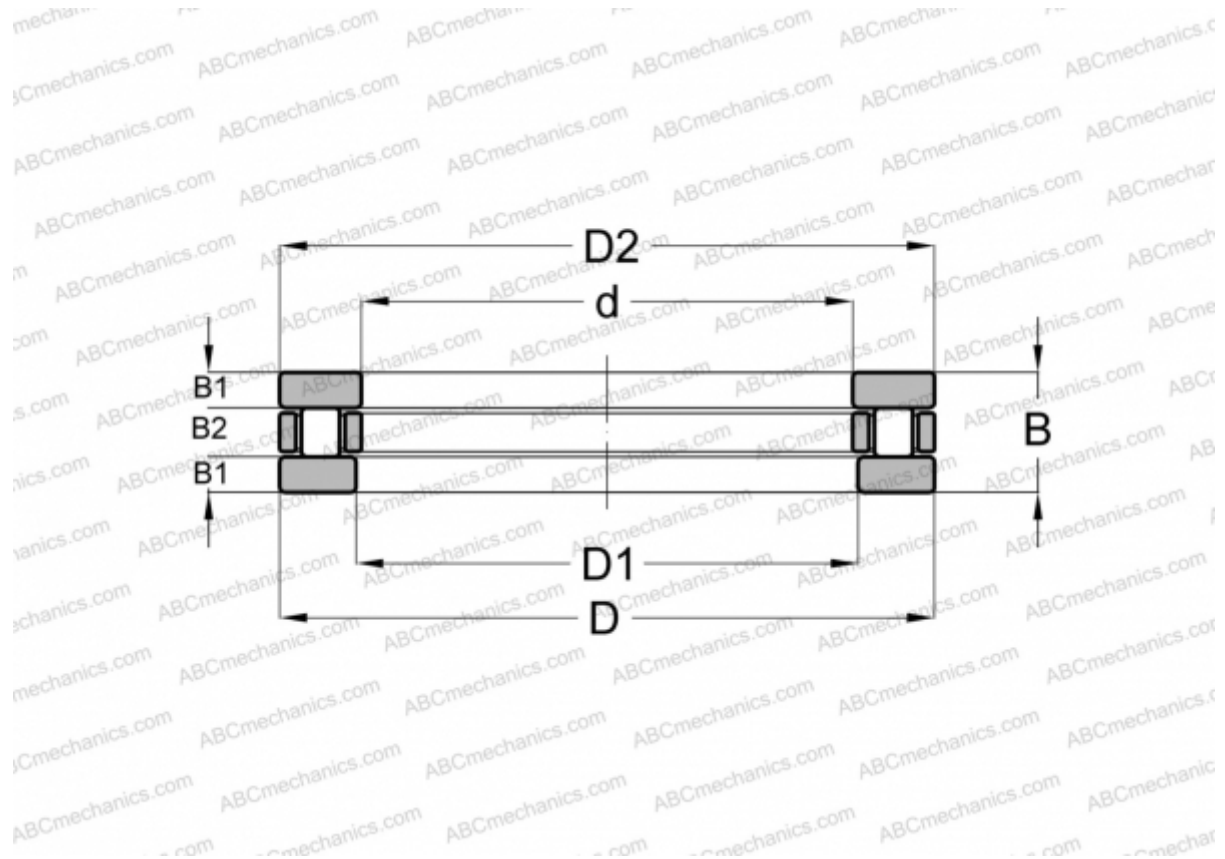

## T-623 ABC

Cylindrical roller thrust bearings

TYPE: Roller bearings, Thrust roller bearing, Cylindrical, Single direction, separable, cylindrical rollers, inch sizes

### Technical specification

#### DIMENSIONS, MM

d	69,850
D	113,487
D1	71,801
D2	111,501
B	25,400

**WEIGHT, KG** 1,089

**MANUFACTURER** [ABC](#)