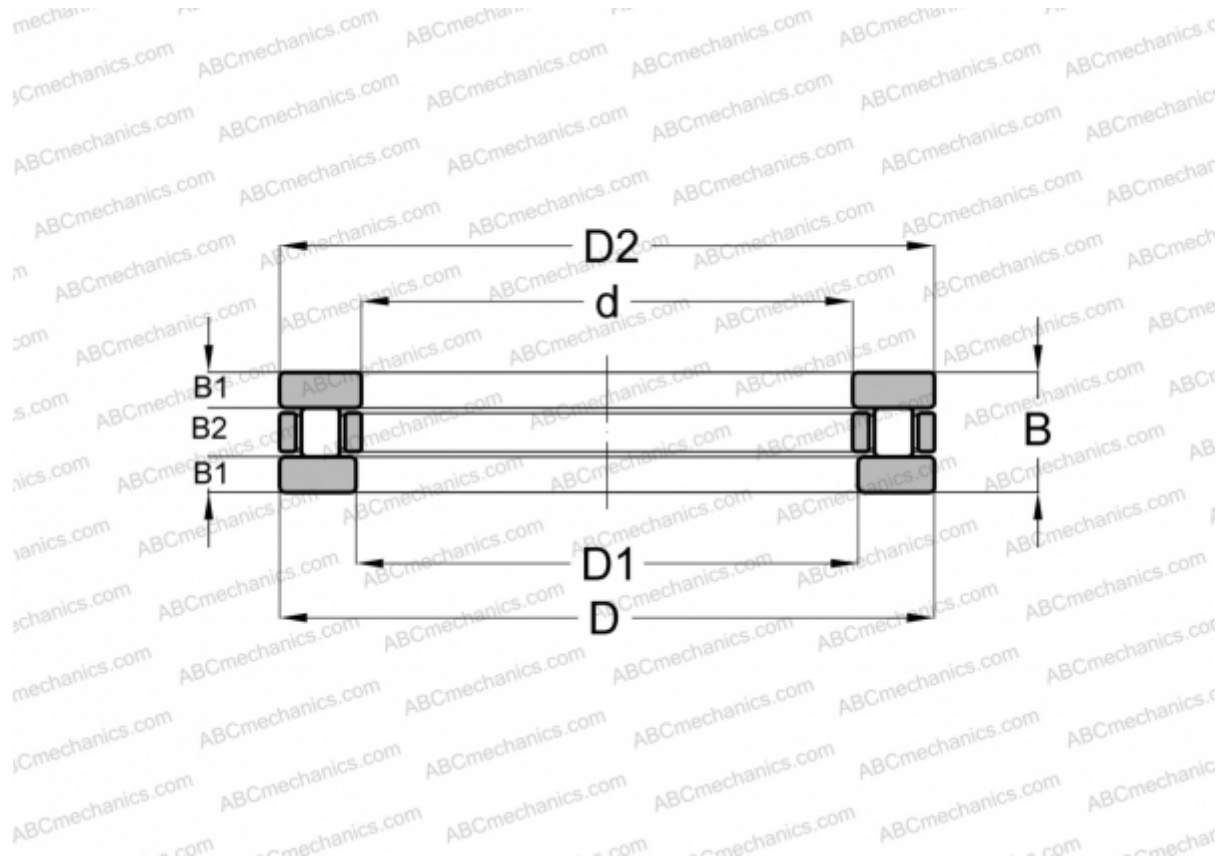

## T-728 ABC

Cylindrical roller thrust bearings

TYPE: Roller bearings, Thrust roller bearing, Cylindrical, Single direction, separable, cylindrical rollers, inch sizes

### Technical specification

#### DIMENSIONS, MM

|    |         |
|----|---------|
| d  | 50,800  |
| D  | 177,800 |
| D1 | 51,999  |
| D2 | 176,212 |
| B  | 34,925  |

**WEIGHT, KG** 5,307

**MANUFACTURER** [ABC](#)