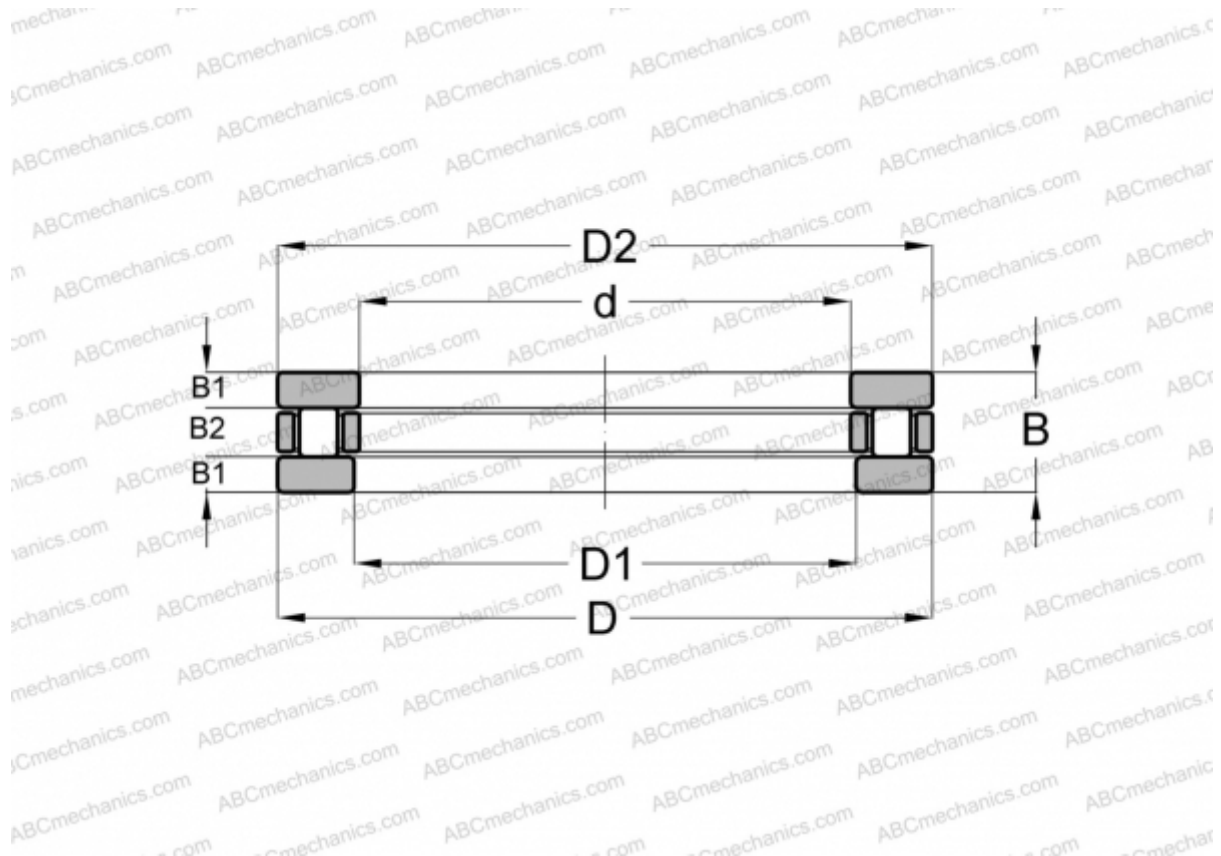

## RTL8 INA

Cylindrical roller thrust bearings

TYPE: Roller bearings, Thrust roller bearing, Cylindrical, Single direction, separable, cylindrical rollers, inch sizes

### Technical specification

#### DIMENSIONS, MM

d	23,813
D	46,838
B	15,875

**WEIGHT, KG** 0,128

**MANUFACTURER** [INA](#)