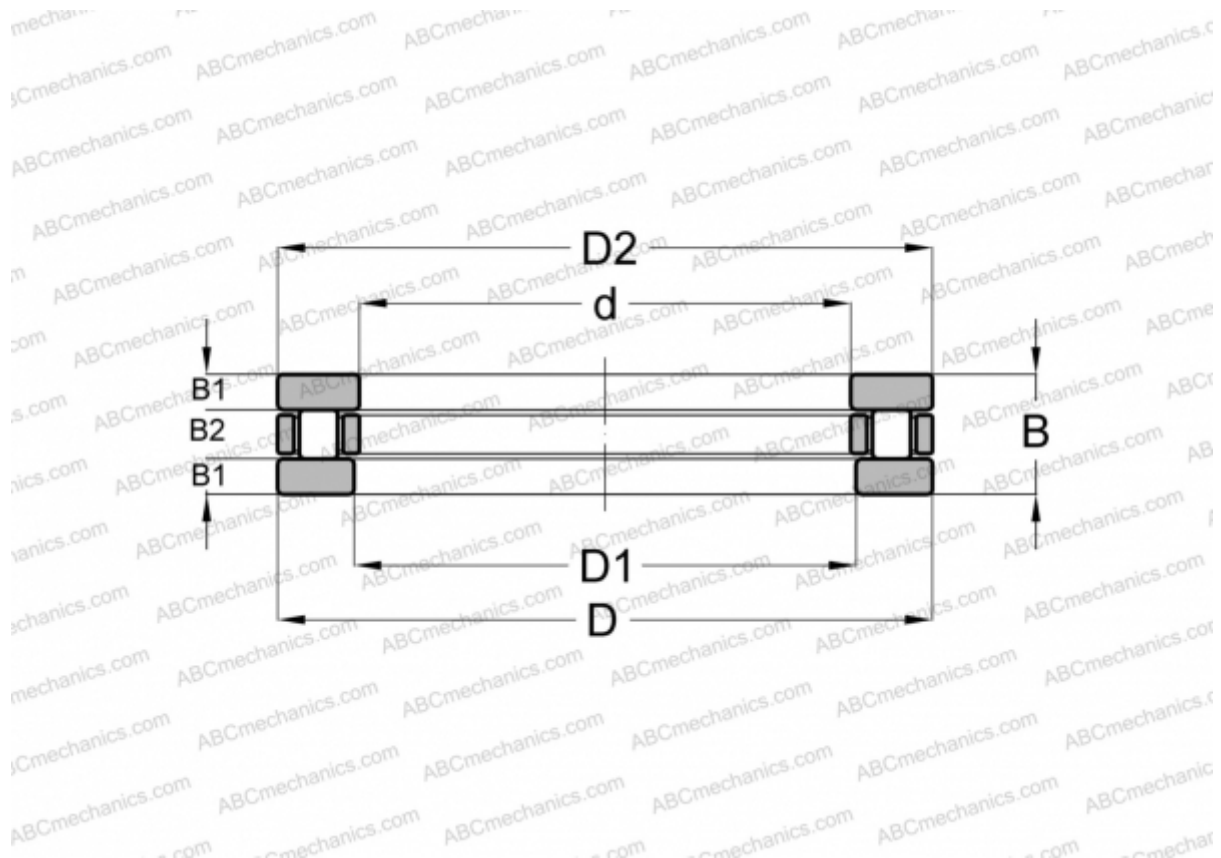

## RTL-11 ABC

Cylindrical roller thrust bearings

TYPE: Roller bearings, Thrust roller bearing, Cylindrical, Single direction, separable, cylindrical rollers, inch sizes

### Technical specification

#### DIMENSIONS, MM

d	28,575
D	53,181
B	15,875

**WEIGHT, KG** 0,159

**MANUFACTURER** [ABC](#)