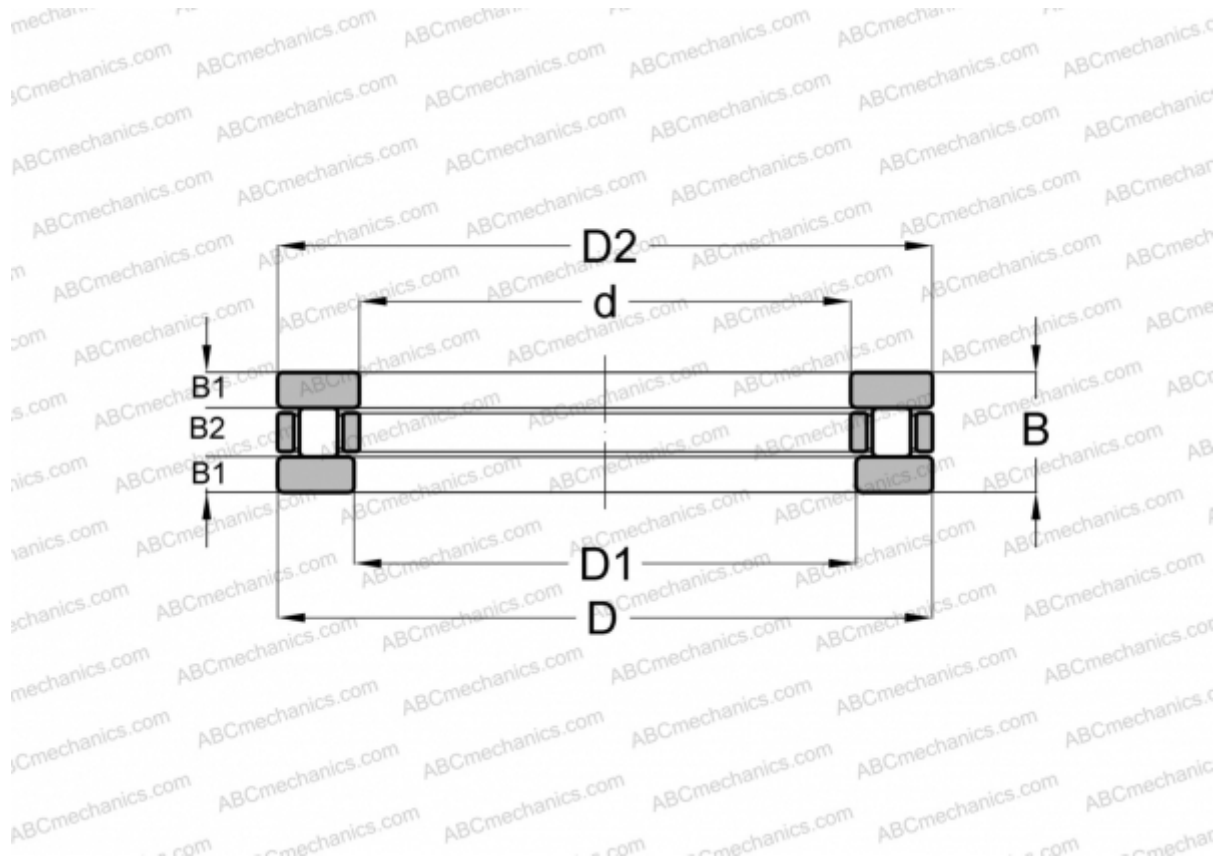

## RTL-13 ABC

Cylindrical roller thrust bearings

TYPE: Roller bearings, Thrust roller bearing, Cylindrical, Single direction, separable, cylindrical rollers, inch sizes

### Technical specification

#### DIMENSIONS, MM

d	31,750
D	59,531
B	15,875

**WEIGHT, KG** 0,200

**MANUFACTURER** [ABC](#)