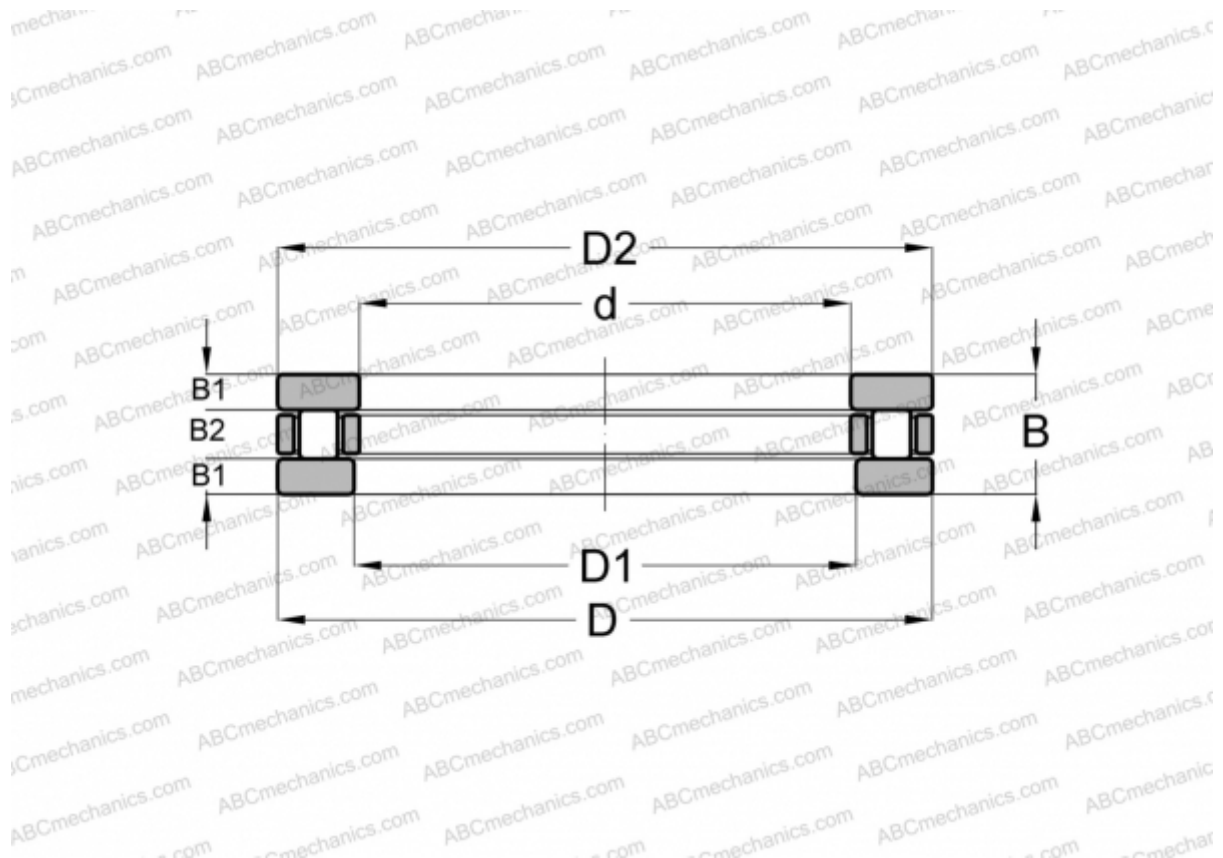

## RTL-20 ABC

Cylindrical roller thrust bearings

TYPE: Roller bearings, Thrust roller bearing, Cylindrical, Single direction, separable, cylindrical rollers, inch sizes

### Technical specification

#### DIMENSIONS, MM

d	42,863
D	75,413
B	20,650

**WEIGHT, KG** 0,395

**MANUFACTURER** [ABC](#)