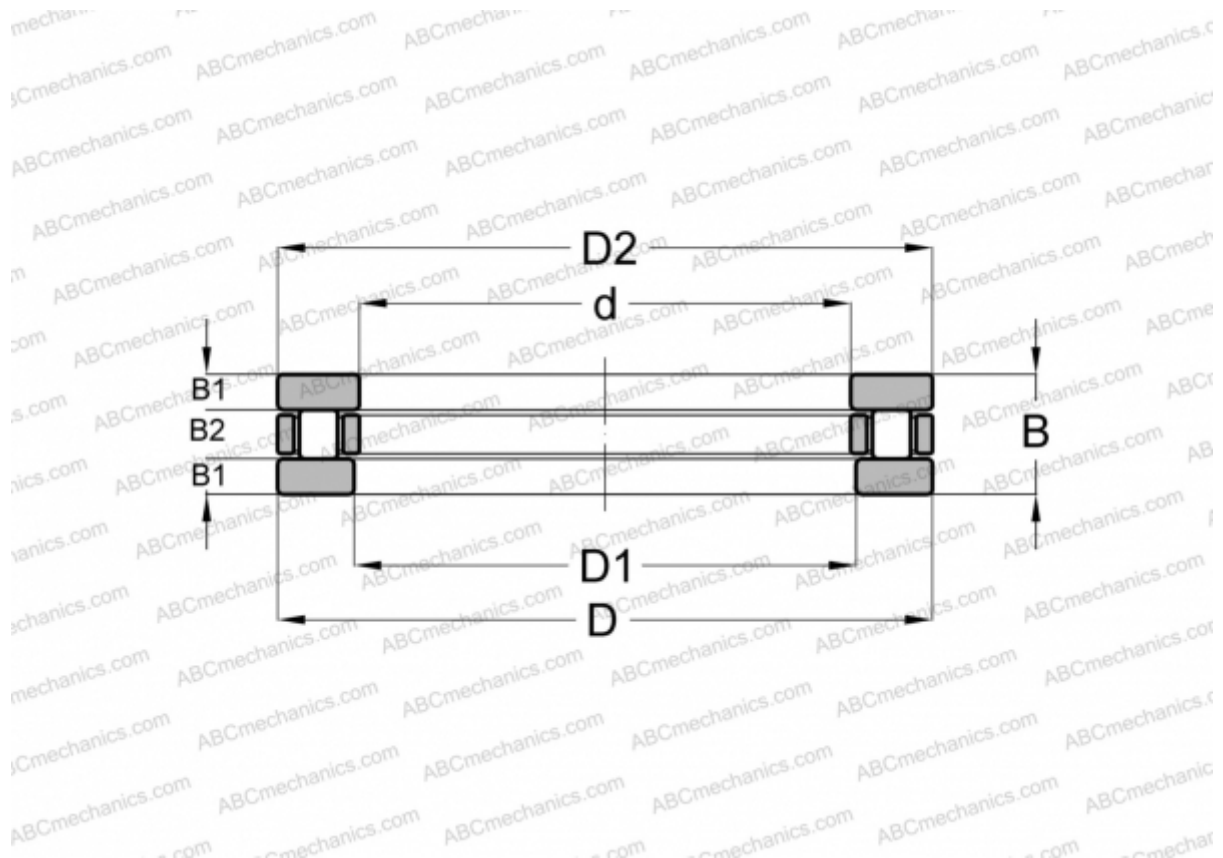

## RTL24 INA

Cylindrical roller thrust bearings

TYPE: Roller bearings, Thrust roller bearing, Cylindrical, Single direction, separable, cylindrical rollers, inch sizes

### Technical specification

#### DIMENSIONS, MM

d	49,213
D	81,763
B	20,650

**WEIGHT, KG** 0,437

**MANUFACTURER** [INA](#)