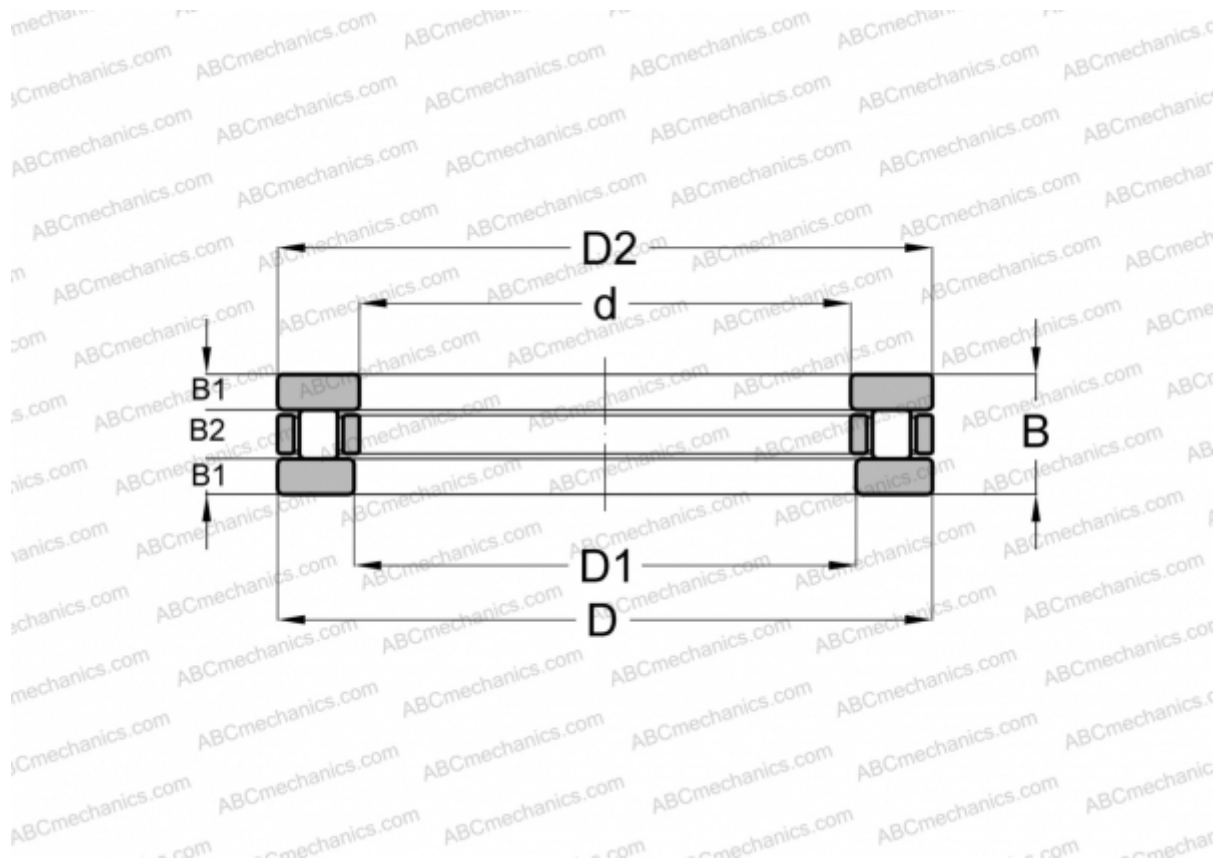

## RTL-27 ABC

Cylindrical roller thrust bearings

TYPE: Roller bearings, Thrust roller bearing, Cylindrical, Single direction, separable, cylindrical rollers, inch sizes

### Technical specification

#### DIMENSIONS, MM

d	53,975
D	91,288
B	20,650

**WEIGHT, KG** 0,556

**MANUFACTURER** [ABC](#)