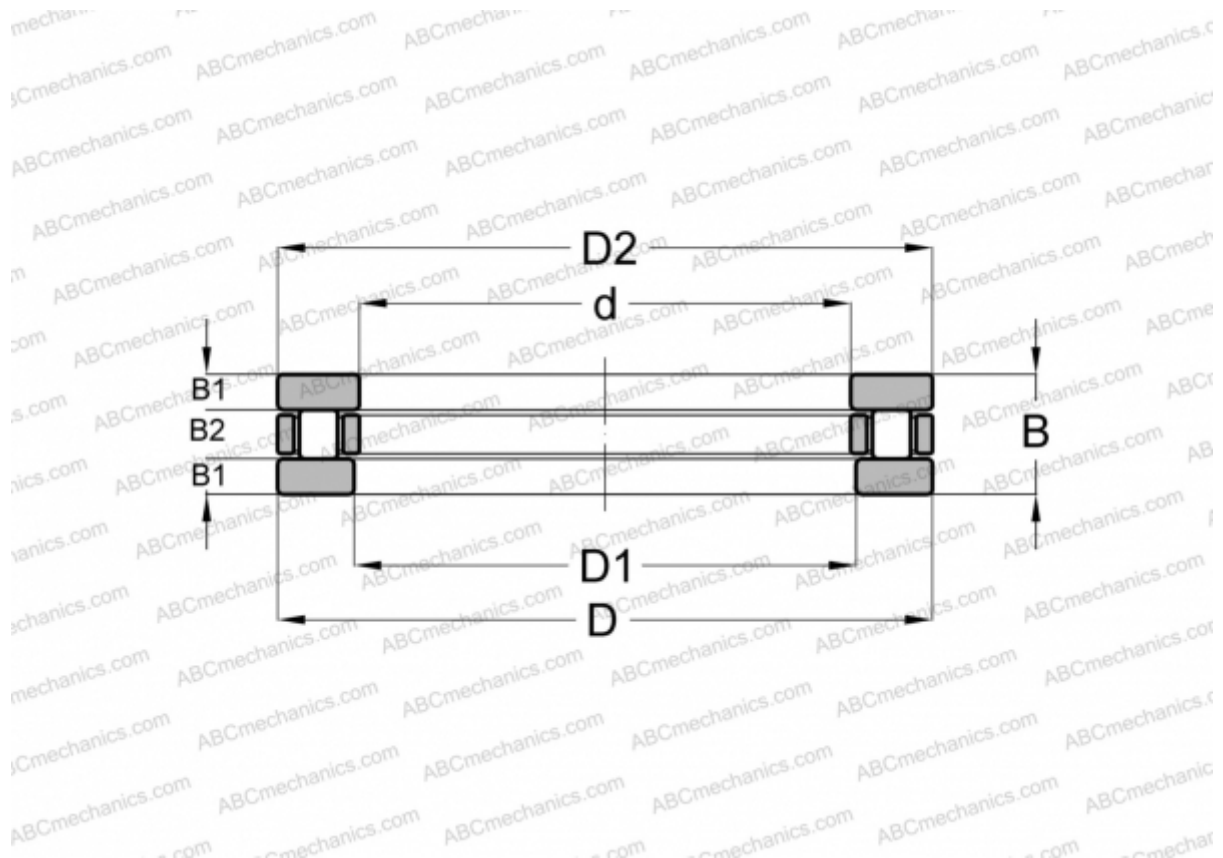

RTL27 INA

Cylindrical roller thrust bearings

TYPE: Roller bearings, Thrust roller bearing, Cylindrical, Single direction, separable, cylindrical rollers, inch sizes

Technical specification

DIMENSIONS, MM

d	53,975
D	91,288
B	20,650

WEIGHT, KG 0,556

MANUFACTURER [INA](#)

INTERCHANGE

ABC	RTL-27
-----	------------------------