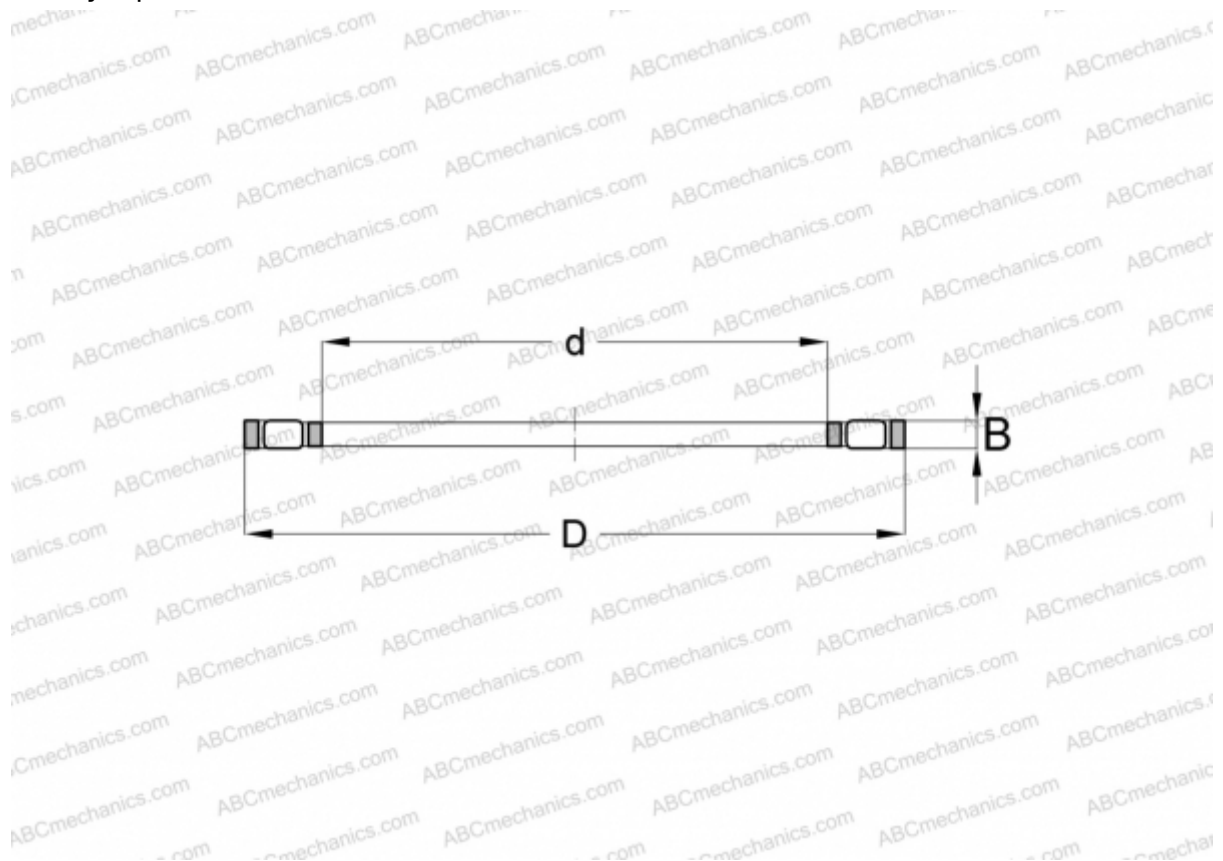

## FC66073 INA

Cylindrical roller thrust bearings

TYPE: Roller bearings, Thrust roller bearing, Cylindrical, Single direction, thrust cylindrical roller and cage assembly, special series (INA)

### Technical specification

#### DIMENSIONS, MM

|   |        |
|---|--------|
| d | 14,580 |
| D | 37,620 |
| B | 2,380  |

**WEIGHT, KG** 0,015

**MANUFACTURER** [INA](#)