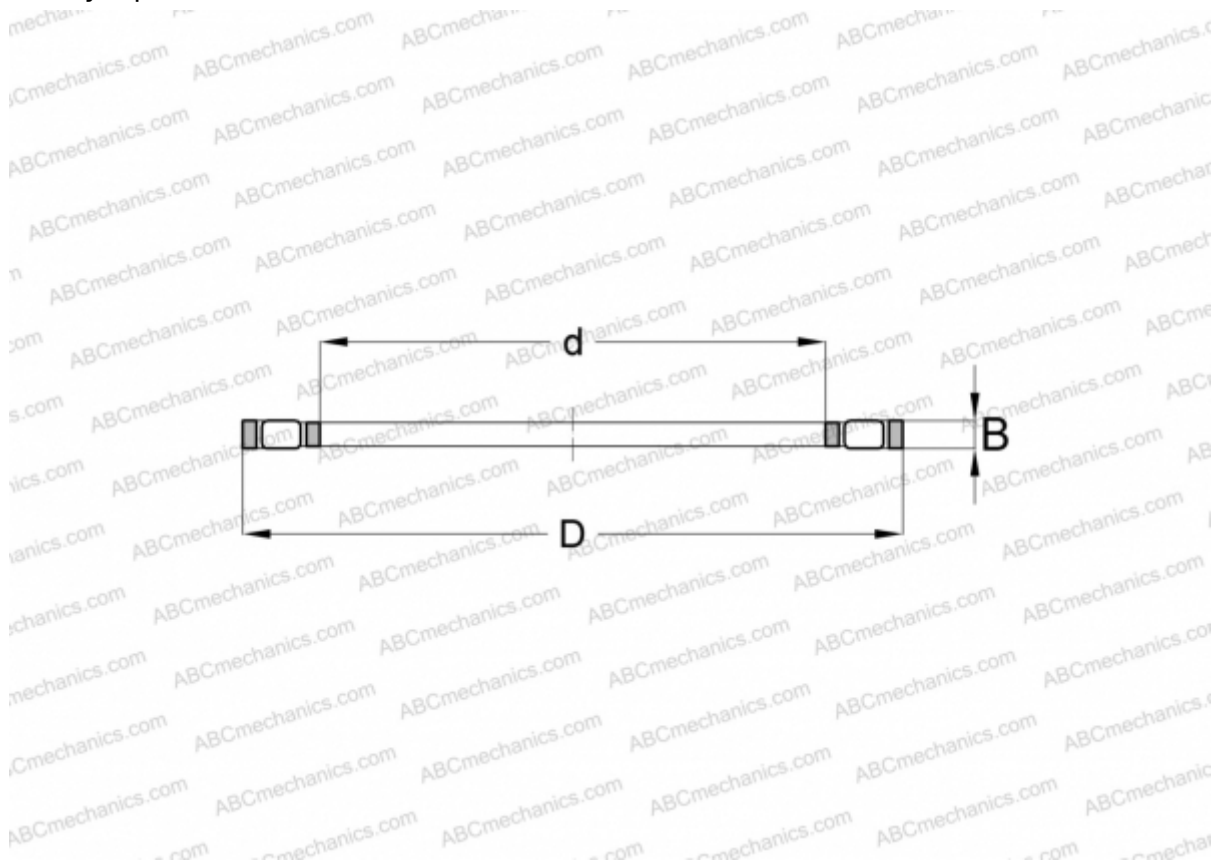

## F-228532.3 INA

Cylindrical roller thrust bearings

TYPE: Roller bearings, Thrust roller bearing, Cylindrical, Single direction, thrust cylindrical roller and cage assembly, special series (INA)

### Technical specification

#### DIMENSIONS, MM

d	16,000
D	35,000
B	4,500

**WEIGHT, KG** 0,010

**MANUFACTURER** [INA](#)