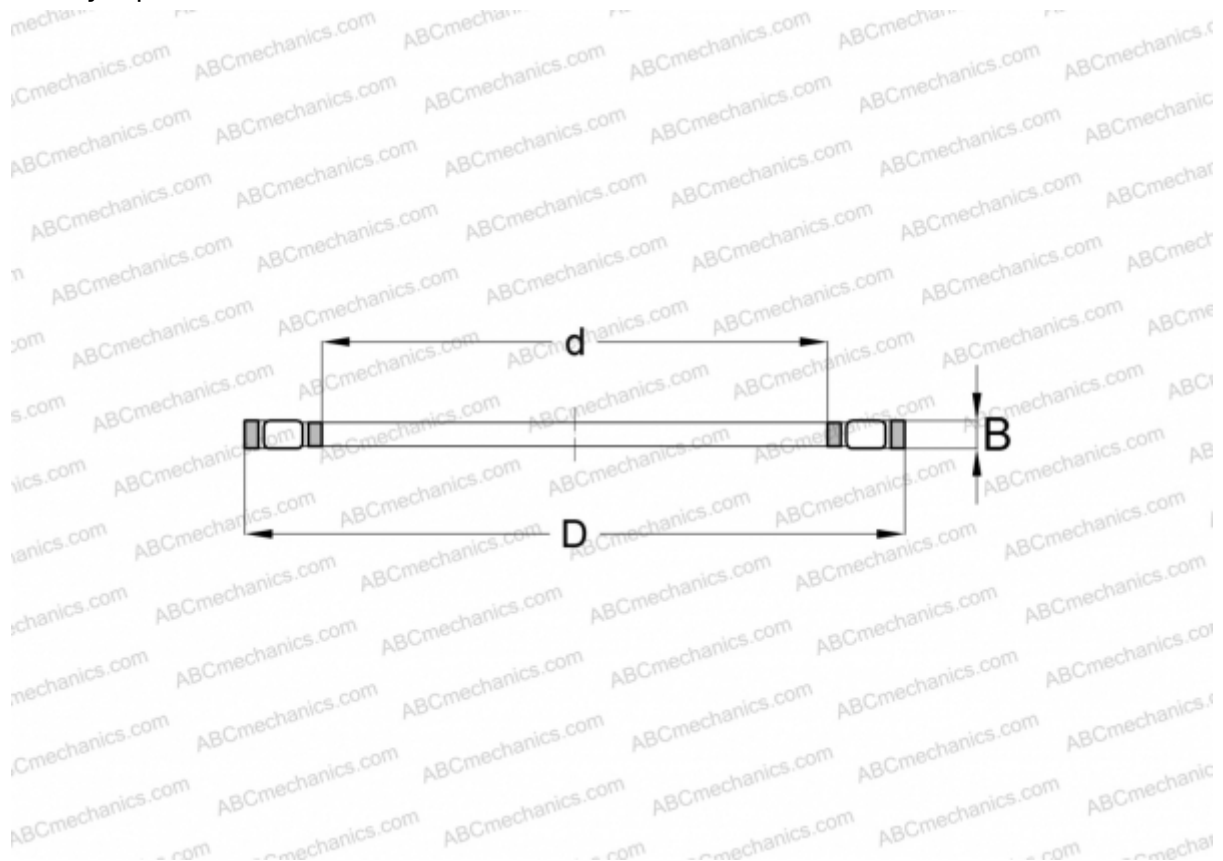

F-56298 INA

Cylindrical roller thrust bearings

TYPE: Roller bearings, Thrust roller bearing, Cylindrical, Single direction, thrust cylindrical roller and cage assembly, special series (INA)

Technical specification

DIMENSIONS, MM

d	41,150
D	55,300
B	1,980

WEIGHT, KG 0,009

MANUFACTURER [INA](#)