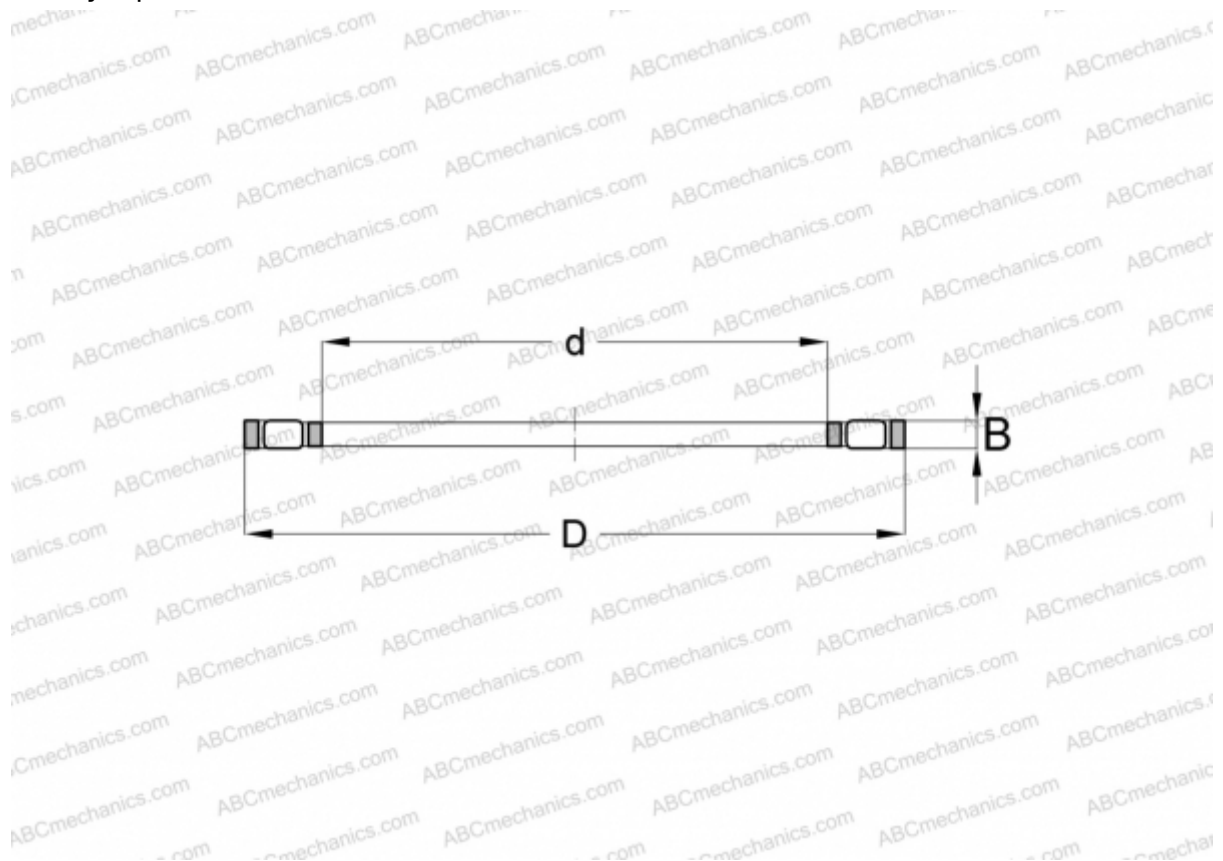

## FC69475 INA

Cylindrical roller thrust bearings

TYPE: Roller bearings, Thrust roller bearing, Cylindrical, Single direction, thrust cylindrical roller and cage assembly, special series (INA)

### Technical specification

#### DIMENSIONS, MM

d	62,000
D	73,000
B	2,000

**WEIGHT, KG** 0,011

**MANUFACTURER** [INA](#)